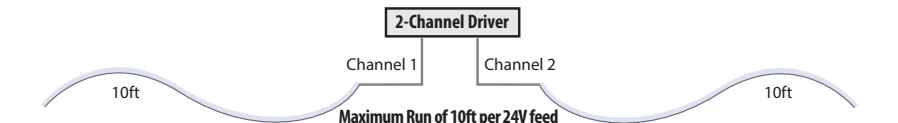

PUREFLEX MINI