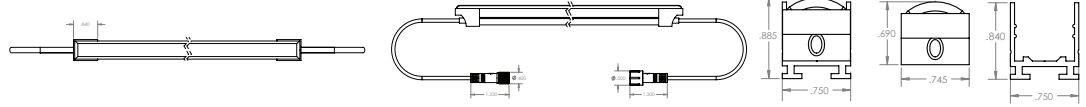

PureFlex Side Bending

PureFlex Mini

ORDERING INFORMATION

PUREFLEX® TOP BENDING

PFT			S				
SERIES PFT - PureFlex Top Bending	CRI 8-80 9-90	COLOR 27-2700K 30-3000K 35-3500K 40-4000K 50-5000K RGB	OUTPUT S-Standard	MOUNTING AS-Aluminum Channel Surface AR-Aluminum Channel Recessed AC-Aluminum Clip (recessed or surface)	LENGTH 1-1ft 3-3ft 5-5ft 16-16ft Run-Specify Custom Length up to 16ft	CONTROL STD-0-10V D-DALI Dimming T-Tunable	OPTIONS TS-Turtle Safe Amber DMX-Tunable DMX WET- IP68 Connector