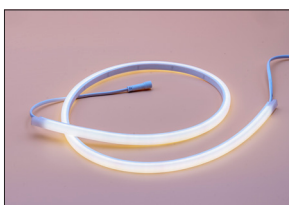

PUREFLEX SIDE BENDING