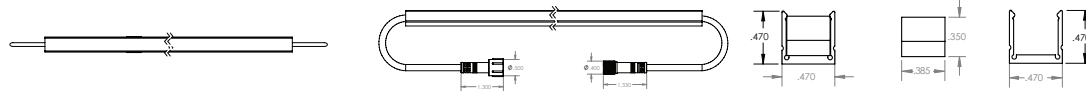

PureFlex Side Bending

PureFlex Mini

ORDERING INFORMATION

PUREFLEX® TOP BENDING

PFT			S				
SERIES PFT - PureFlex Top Bending	CRI 8-80 9-90	COLOR 27-2700K 30-3000K 35-3500K 40-4000K 50-5000K RGB	OUTPUT S-Standard	MOUNTING AS-Aluminum Channel Surface AR-Aluminum Channel Recessed AC-Aluminum Clip (recessed or surface)	LENGTH 1-1ft 3-3ft 5-5ft 16-16ft Run-Specify Custom Length up to 16ft	CONTROL STD-0-10V D-DALI Dimming T-Tunable	OPTIONS TS-Turtle Safe Amber DMX-Tunable DMX WET- IP68 Connector