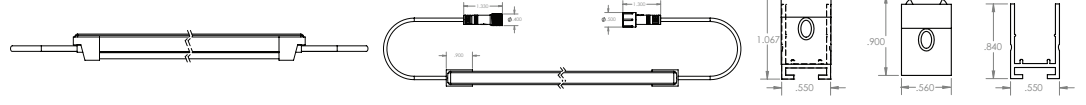

PureFlex Side Bending

PureFlex Mini

ORDERING INFORMATION

PUREFLEX® TOP BENDING

PFT			S				
SERIES PFT - PureFlex Top Bending	CRI 8-80 9-90	COLOR 27-2700K 30-3000K 35-3500K 40-4000K 50-5000K RGB	OUTPUT S-Standard	MOUNTING AS-Aluminum Channel Surface AR-Aluminum Channel Recessed AC-Aluminum Clip (recessed or surface)	LENGTH 1-1ft 3-3ft 5-5ft 16-16ft Run-Specify Custom Length up to 16ft	CONTROL STD-0-10V D-DALI Dimming T-Tunable	OPTIONS TS-Turtle Safe Amber DMX-Tunable DMX WET- IP68 Connector