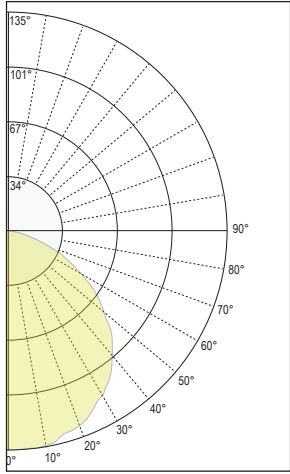

PHOTOMETRICS

DRAWINGS