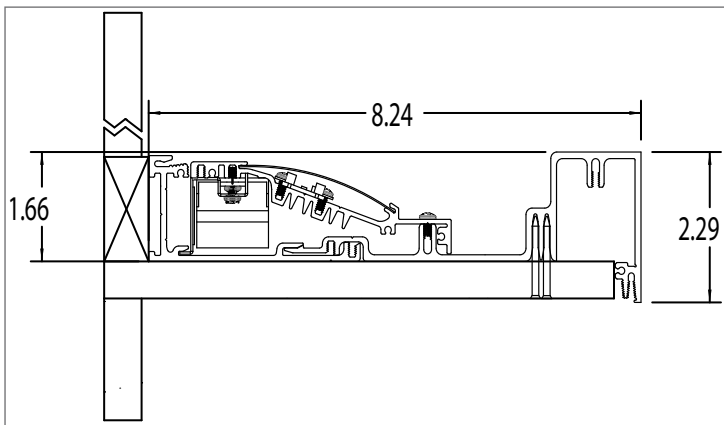

## TECHNICAL DRAWINGS

## PHOTOMETRICS

**power** 48 watts  
**lumens** 4453 lm  
**efficacy** 93.2 lm/W

\*photometric data shown for 4' fixture @ 4000K HO