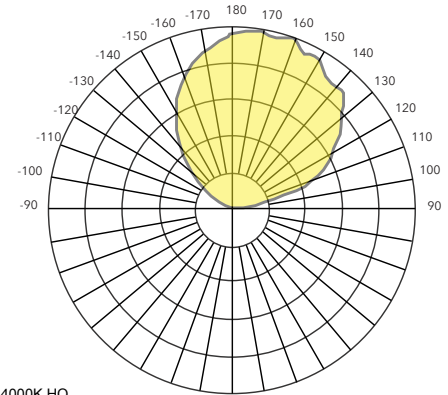

## TECHNICAL DRAWINGS

## PHOTOMETRICS

**power** 48 watts  
**lumens** 4453 lm  
**efficacy** 93.2 lm/W

\*photometric data shown for 4' fixture @ 4000K HO