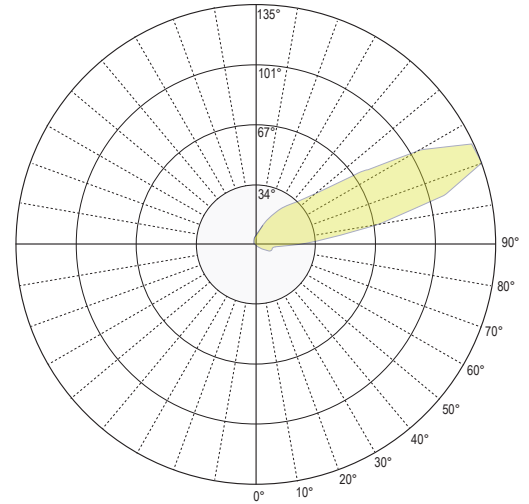

PHOTOMETRY